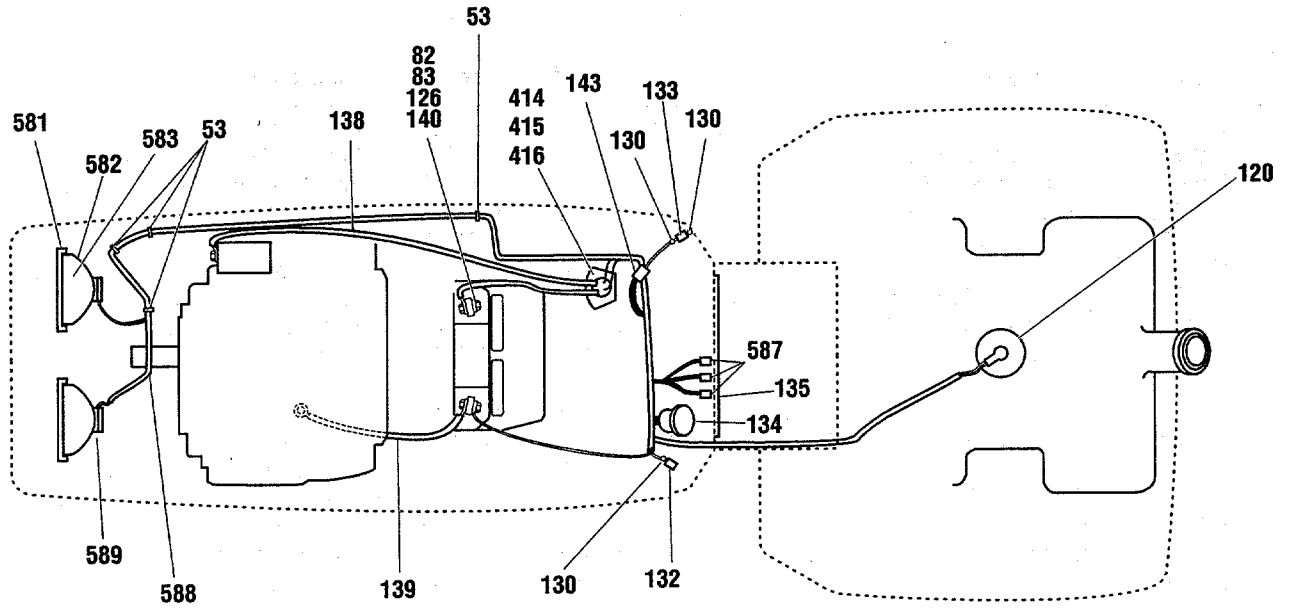

GTX Garden Tractor

131010100101 - 131010199999

ELECTRICAL ASSEMBLY

Ref.	Part	Description	Qty.	Ref.	Part	Description	Qty.
53	1765531	Cable Tie.....	A/R	135	1772197	Lense.....	1
82	1107381	Flat Washer, 1/4	4	138	1772302	Positive Cable.....	1
83	1100241	Lock Washer, 1/4	2	139	1754220	Negative Cable.....	1
93	1185985	Keys Nut, #10 - 24	2	140	1100805	Hex Screw, 1/4-20 x 3/4.....	2
98	1734398	Toplock Nut, 1/4-20	2	141	1752586	Hook Screw.....	2
108	1115815	Truss Head Phillips Screw, #10-24 x 5/8	2	143	1752132	Voltage Sensor	1
109	1751328	Interlock Switch Switch.....	1	414	1752137	Solenoid	1
112	1772131	Battery.....	1	415	1724492	Flange Lock Self-Threading Screw	2
113	1755802	Battery Cover.....	1	416	1764890	Thermal Insulator Boot.....	1
116	1754250	Ignition Switch	1	580	1767104	Lense.....	1
117	1753986	Key	1	581	1753788	Retainer.....	4
118	1772126	Main Harness	1	582	1752871	Headlight Assembly.....	4
119	1755487	Grommet	2	583	1752872	Bulb.....	4
120	1768882	Seat Switch	1	584	1731453	Pan Head Screw	2
126	1186229	Hex Nut, 1/4-20.....	2	585	1805365	Flat Washer	2
130	1750963	Flat Head Screw, #6-32 x 1/2	4	586	1754194	Gasket	2
132	1754189	Light Switch	1	587	1735285	Bulb.....	5
133	1754608	PTO Switch	1	588	1752505	Headlight Harness	1
134	1757364	Hour Meter.....	1	589	1752875	Socket Only	2

A/R As required.